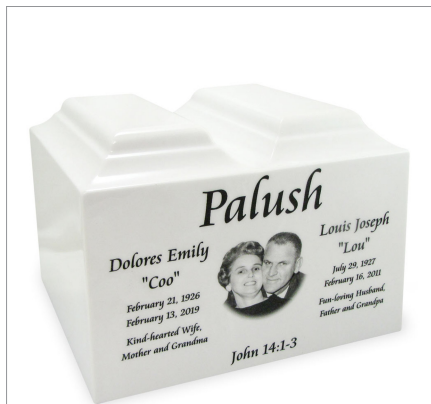

Wood Urns

Contemporary wood urns | The most extensive personalization options available

SCAN FOR
UrnSpiration

Craftsman

Suitable for 2 loved ones with a combined healthy weight totaling 440 lbs or less

Material: Solid Cherry Wood
Size: 11.5"W x 8"D x 7.5"H
Capacity: 400 cubic inches

\$499

Eternal Reflections

Suitable for 2 loved ones with a combined healthy weight totaling 440 lbs or less

Material: Composite wood
Size: 11.25"W x 8.5"D x 8.5"H
Capacity: 390 cubic inches

\$499

Cultured Marble

Beauty & functionality | 40+ color options | Gloss finish

MacKenzie 420

Suitable for a combined weight of 460 pounds or under at their healthy weight

Material: Cultured Marble
Size: 15"L x 8"D x 6.25"H
Capacity: 420 cubic inches

\$599

MacKenzie Niche 420

Suitable for a combined weight of 460 pounds or under at their healthy weight

Material: Cultured Marble
Size: 10"L x 9.5"D x 7.5"H
Capacity: 420 cubic inches

\$599

Eagle 450

Suitable for a combined weight of 490 pounds or under at their healthy weight