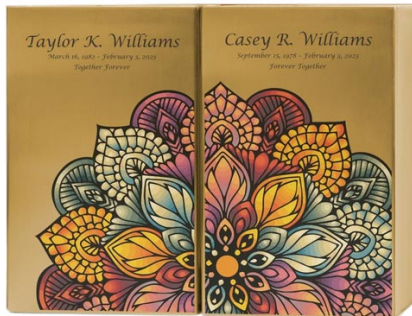

Material: Cultured Marble
Size: 12.25"L x 9.6" D x 9.5"H
Capacity: 450 cubic inches

\$599

Beaumont Collection

Modern design and performance | Solid steel construction | Classic shape

Bronze Finish

Suitable for loved ones weighing 220 pounds or under at their healthy weight