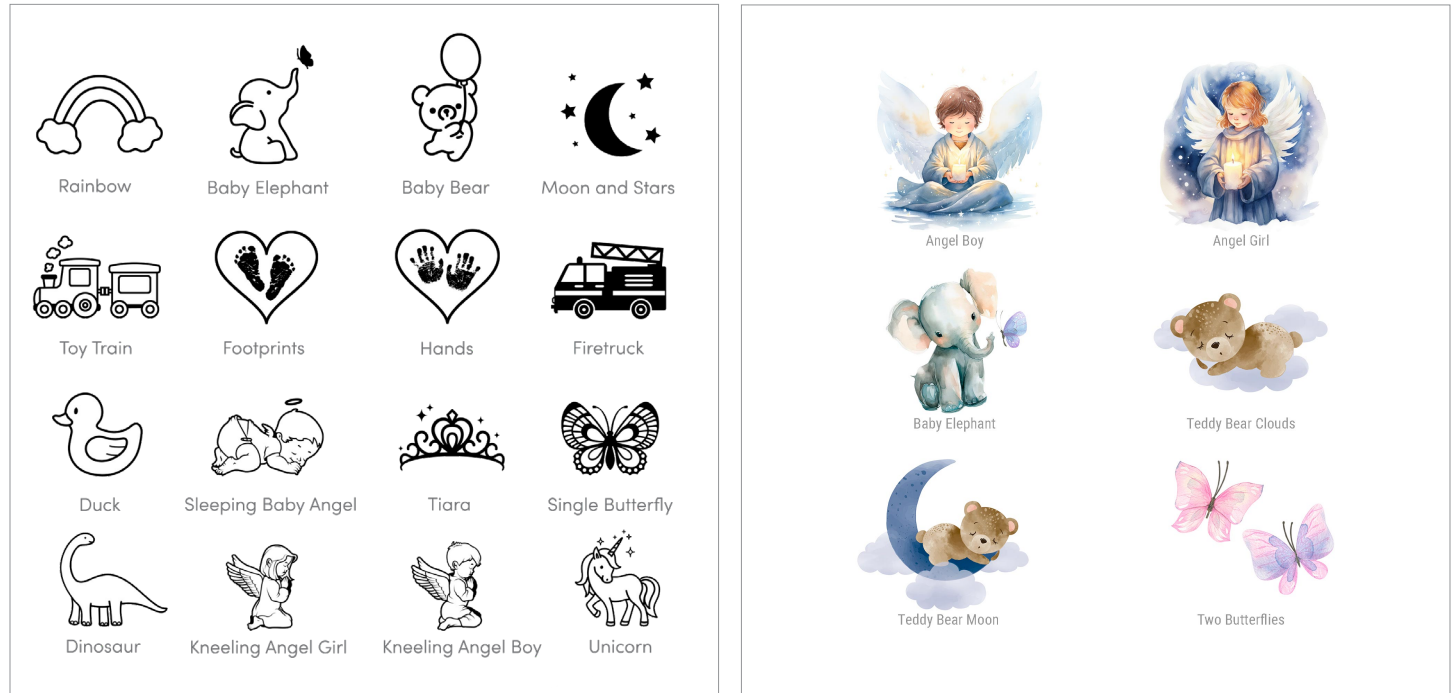

Solid Graphics and Watercolors

Discover our range of graphics, each offering a personalized design to honor your loved one.

Our collection of graphics are designed to accommodate your preferences, with options for both engraving and UV printing. Regardless of the urn you choose, rest assured that our designer will ensure the chosen graphic seamlessly integrates, providing a personalized touch to honor your loved one's memory.