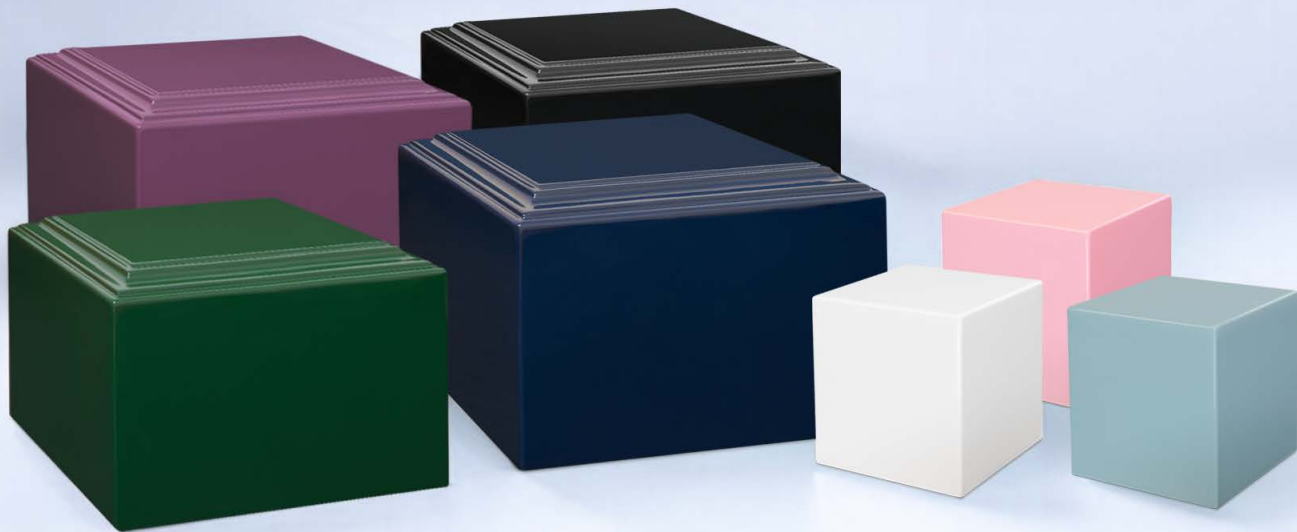

Stonewood Collection

Composite wood style | 7 contemporary colors | Endless personalization options