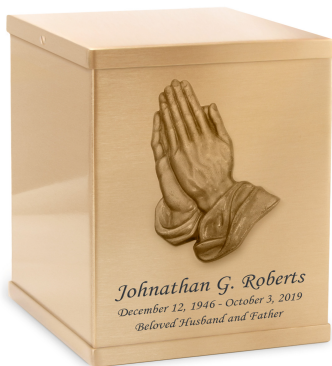

Material: Steel Metal Alloy
Size: 8.3"H x 5.2"D x 5.2"W
Capacity: 200 cubic inches

\$399

Antique Bronze Finish

Suitable for loved ones weighing 220 pounds or under at their healthy weight

Material: Steel Metal Alloy
Size: 8.3"H x 5.2"D x 5.2"W
Capacity: 200 cubic inches

\$399

Bronze Urns

Timeless elegance and durability | A staple to our offerings | Class and tradition in one

Bronze Walnut Trim

Suitable for loved ones weighing 225 pounds or under at their healthy weight

Material: .016 Sheet Bronze

Size: 7"W x 7"D x 8"H

Capacity: 212 cubic inches

\$399

Bronze Overlap Top

Suitable for loved ones weighing 225 pounds or under at their healthy weight

Material: .040 Sheet Bronze

Size: 5.5"W x 5.5"D x 7"H

Capacity: 212 cubic inches