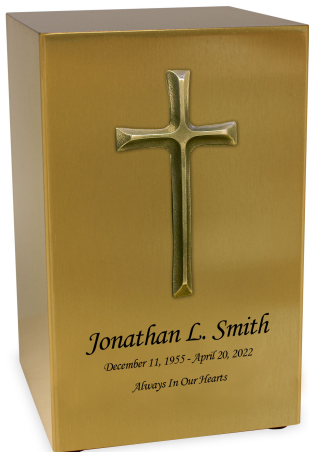

Suitable for loved ones weighing 220 pounds or under at their healthy weight

Material: Solid cherry wood
Size: 7.5"W x 7"D x 8.5"H
Capacity: 210 cubic inches

\$399

Beaumont Collection

Modern design and performance | Solid steel construction | Classic shape