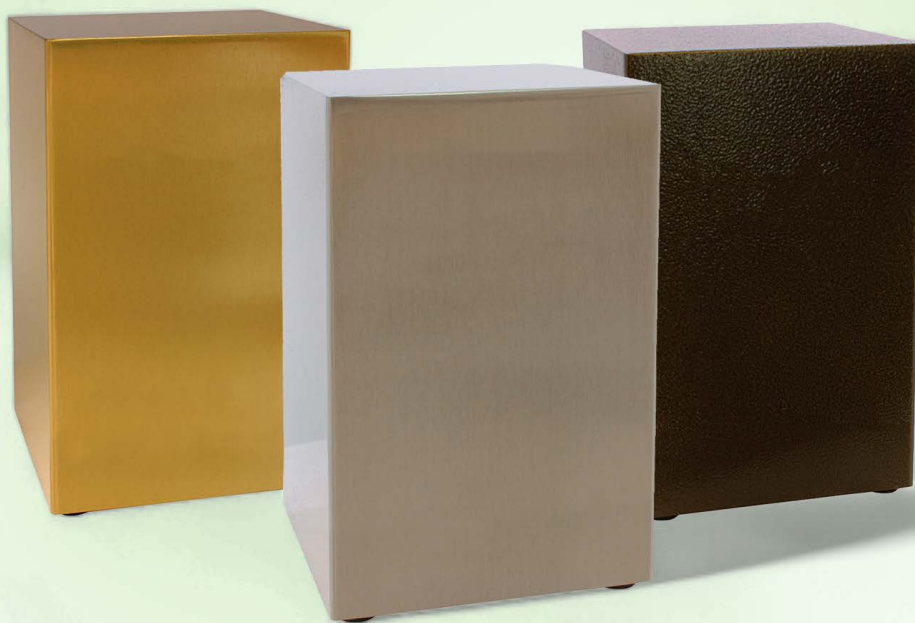

Beaumont Collection

Modern design and performance | Solid steel construction | Classic shape