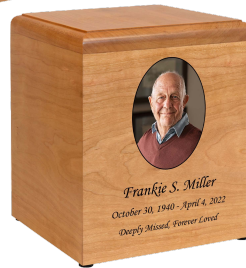

\$399

Medium

Suitable for loved ones weighing 110 pounds or under at their healthy weight

Material: Composite wood
Size: 8.25"W x 5.87"D x 5.87"H
Capacity: 100 cubic inches

\$299

Made in Maine

Solid cherry wood urns | 4 exclusive designs | Hand made in Maine, USA

Diplomat // Craftsman

Suitable for loved ones weighing 220 pounds or under at their healthy weight

Material: Solid cherry wood
Size: 10"W x 7.75"D x 6.75"H
Capacity: 210 cubic inches

\$399

Auburn // Brunswick