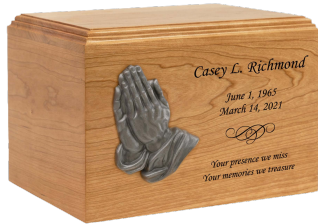

\$399

Medium

Suitable for loved ones weighing 110 pounds or under at their healthy weight

Material: Composite wood
Size: 8.25"W x 5.87"D x 5.87"H
Capacity: 100 cubic inches

\$299

Made in Maine

Solid cherry wood urns | 4 exclusive designs | Hand made in Maine, USA

Diplomat // Craftsman

Suitable for loved ones weighing 220 pounds or under at their healthy weight

Material: Solid cherry wood
Size: 10"W x 7.75"D x 6.75"H
Capacity: 210 cubic inches

\$399

Auburn // Brunswick