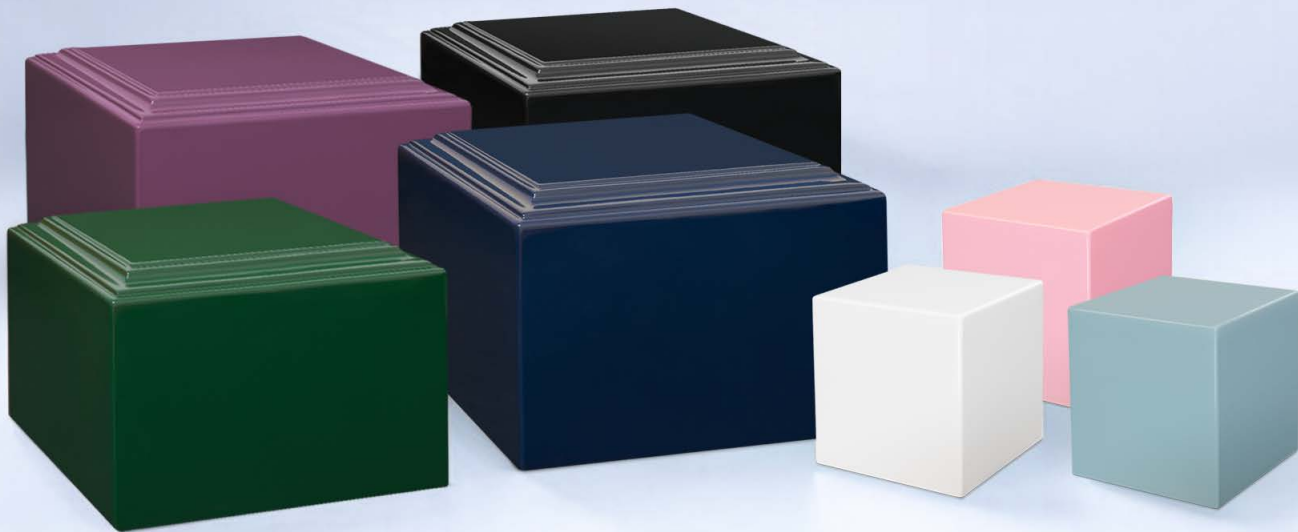

Stonewood Collection

Composite wood style | 7 contemporary colors | Endless personalization options