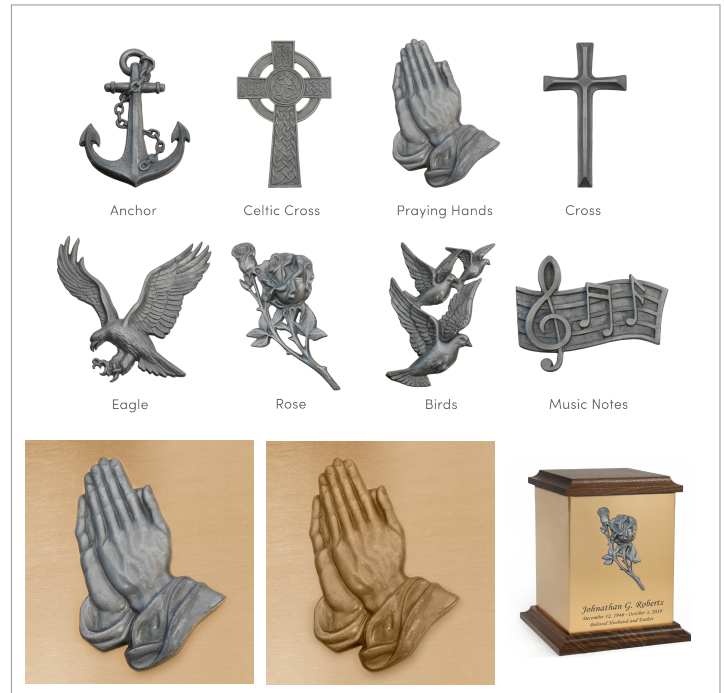

John G. Abernathy
1938 – 2012

Arial

John G. Abernathy
1938 – 2012

Monotype Corsiva ★ MOST POPULAR

John G. Abernathy
1938 – 2012

Stunning Color Graphics and Timeless Fonts

Our designers employ cutting-edge UV printing technology to adorn customers' urns with vibrant color images, offering a deeply personal touch to commemorate loved ones. Whether it's cherished personal photographs, full color military emblems, or our curated collection of imagery, we ensure each design is rendered with meticulous detail and precision. Our UV printing technology enables us to achieve rich, long-lasting colors that resist fading, ensuring the urn serves as a timeless tribute. Our skilled team collaborates closely with customers to bring their visions to life, providing a bespoke memorial that honors the uniqueness of every individual.

Standard Graphics

Bronze & Pewter Appliques

Our collection of graphics are designed to accommodate your preferences, with options for both engraving and UV printing. Regardless of the urn you choose, rest assured that our designer will ensure the chosen graphic seamlessly integrates, providing a personalized touch to honor your loved one's memory. Don't see an image or graphic you need? We are happy to source or create one for you.